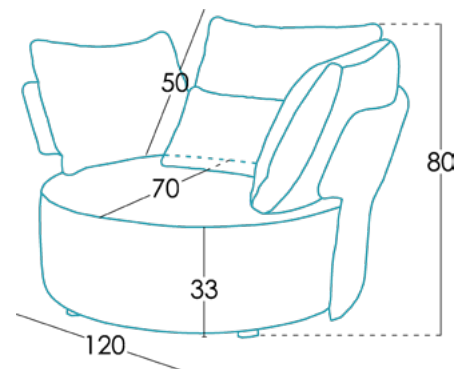

**Measures**

Width	120 cm
Height	80 cm
Depth	110 cm
Seat height	33 cm
Arm height	61 cm
Back height	50 cm
Depth when open	- cm

**Technical information**

Frame	Frame of pine wood and MDF
Seat suspension	N.E.A.
Back suspension	Metal back support
Seat foam	Polyurethane 35kg + fibre
Seat firmness	Medium Foam (white)
Back cushions	Fibre Fibersilk 100%
Loose cushions	Fibre Fibersilk 100%
Legs options	Plastic (3cm), wood (6cm), wood "V" (10cm), metal "W"(10)
Colours	Black, Black, Natural/ Walnut/ Wenge, Chrome
Removable cover	Back and scatters*
Guarantee	Frame and seat suspension: lifetime warranty Rest of pieces: 3 years* *6-month guaranty extension by activating it on the web

[Would you like to know more?](#)

**Packaging**

Packaging made up of shrink wrap and edge protectors.

The packaging comes along with the design. We always optimize it, so that it takes up as little space as possible and it is easy to carry it, avoiding the use of unnecessary packing material.