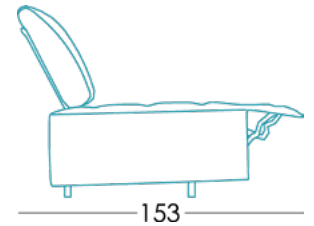

Measures

Width	x cm
Height	97 cm
Depth	99 cm
Seat height	43 cm
Arm height	- cm
Back height	58 cm
Depth when open	- cm

Technical information

Frame	Frame of pine wood and MDF
Seat suspension	N.E.A.
Back suspension	
Seat foam	Polyurethane 35kg + fibre
Seat firmness	Medium Foam (white)
Back cushions	Fibra Fibersilk 100%
Loose cushions	
Legs options	Wood
Colours	Black
Removable cover	Back cushions*
Guarantee	Frame and seat suspension: lifetime warranty Rest of pieces: 3 years* *6-month guaranty extension by activating it on the web

[Would you like to know more?](#)

Options

Packaging

Packaging made up of shrink wrap and edge protectors.

The packaging comes along with the design. We always optimize it, so that it takes up as little space as possible and it is easy to carry it, avoiding the use of unnecessary packing material.