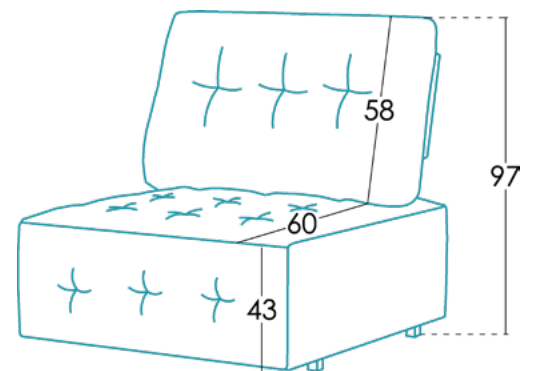

Measures

Width	x cm
Height	97 cm
Depth	99 cm
Seat height	43 cm
Arm height	- cm
Back height	58 cm
Depth when open	- cm

Technical information

Frame	Frame of pine wood and MDF
Seat suspension	N.E.A.
Back suspension	
Seat foam	Polyurethane 35kg + fibre
Seat firmness	Medium Foam (white)
Back cushions	Fibra Fibersilk 100%
Loose cushions	
Legs options	Wood
Colours	Black
Removable cover	Back cushions*
Guarantee	Frame and seat suspension: lifetime warranty Rest of pieces: 3 years* *6-month guaranty extension by activating it on the web

[Would you like to know more?](#)

Options

Packaging

Packaging made up of shrink wrap and edge protectors.

The packaging comes along with the design. We always optimize it, so that it takes up as little space as possible and it is easy to carry it, avoiding the use of unnecessary packing material.