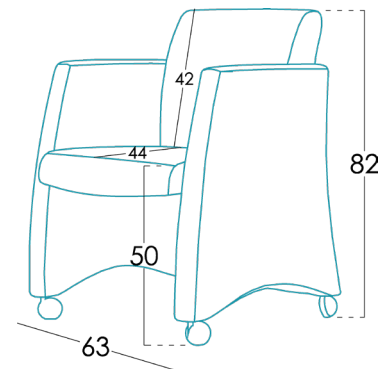

Measures

Width	63 cm
Height	82 cm
Depth	63 cm
Seat height	50 cm
Arm height	69 cm
Back height	42 cm
Depth when open	- cm

Technical information

Frame	Frame of pine wood and MDF
Seat suspension	N.E.A.
Back suspension	Webbing 80mm
Seat foam	Polyurethane 35kg + fibre
Seat firmness	Medium Foam (white)
Back cushions	Polyurethane 30kg + 400gr
Loose cushions	
Legs options	Wood, Plastic leg, Castors
Colours	Natural/ Walnut/ Wenge, Black
Removable cover	*
Guarantee	Frame and seat suspension: lifetime warranty Rest of pieces: 2 years *12-month guaranty extension by activating it on the web

[Would you like to know more?](#)

Packaging

Packaging made up of shrink wrap and edge protectors.

The packaging comes along with the design. We always optimize it, so that it takes up as little space as possible and it is easy to carry it, avoiding the use of unnecessary packing material.