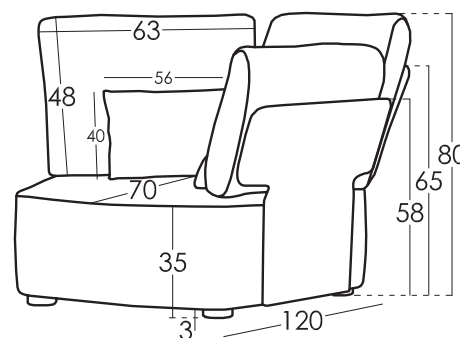

Scheme

Packaging

Shrink wrapping plastic packaging with protective corner brackets