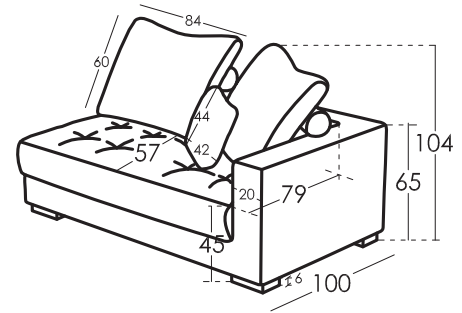

Scheme

Packaging

Shrink wrapping plastic packaging with protective corner brackets