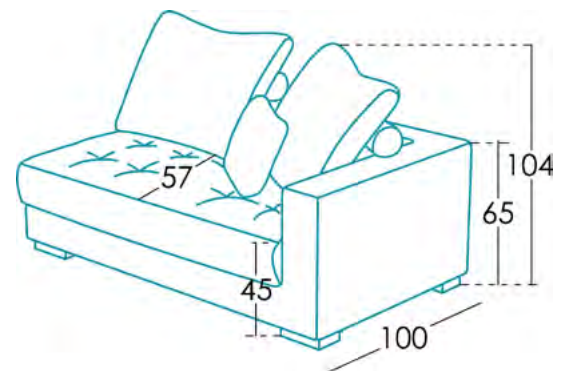

Measures

Width	x cm
Height	104 cm
Depth	100 cm
Seat height	45 cm
Arm height	65 cm
Back height	104 cm
Depth when open	- cm

Technical information

Frame	Frame of pine wood and MDF
Seat suspension	N.E.A.
Back suspension	Webbing 80mm
Seat foam	Polyurethane 35kg + fibre
Seat firmness	Medium Foam (white)
Back cushions	Fibre Fibersilk 100%
Loose cushions	Fibre Fibersilk 100%
Legs options	Wood, Metal
Colours	Natural/ Walnut/ Wenge, Chrome
Removable cover	Seat, back and scatters*
Guarantee	Frame and seat suspension: lifetime warranty Rest of pieces: 3 years* *6-month guaranty extension by activating it on the web

[Would you like to know more?](#)

Options

Packaging

Packaging made up of shrink wrap and edge protectors.

The packaging comes along with the design. We always optimize it, so that it takes up as little space as possible and it is easy to carry it, avoiding the use of unnecessary packing material.