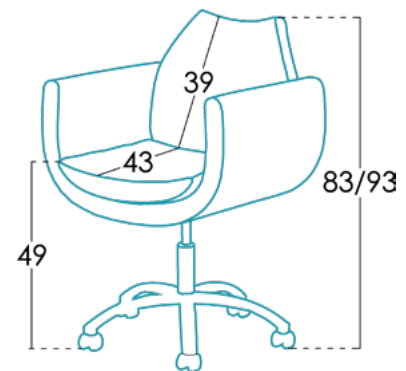

Packaging

Packaging made up of shrink wrap and edge protectors.

The packaging comes along with the design. We always optimize it, so that it takes up as little space as possible and it is easy to carry it, avoiding the use of unnecessary packing material.