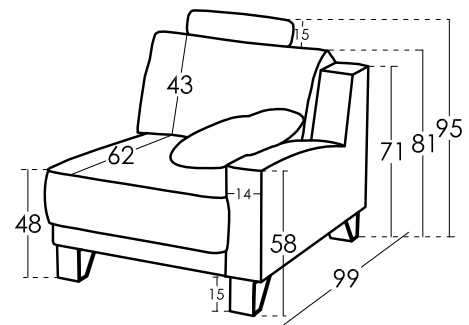

Comments: * You would like to know more?
Check the FAQs section in our website

Cushions Measures

Square scatter	45x40
Lumbar cushion	45x30

Packaging

Shrink wrapping plastic packaging with protective corner brackets

Measures

Width	x cm
Height	95 cm
Depth	99 cm
Seat Height	48 cm
Arm Height	58 cm
Back Height	50 cm
Depth when open	- cm
Net Weight	- kg
Gross Weight	- kg
Volume m3	- m3

Scheme

Options

Types of Standard Foam