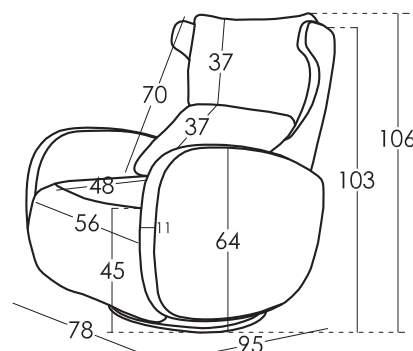

Model **KIM**

Technical Information

Frame	Frame of pine wood and MDF
Seat Suspension	N.E.A. 10 Years Guarantee
Back Suspension	Webbing 80mm
Seat Foam	30Kg foam on seat cushions + fibre
Seat Firmness	Medium Foam (white) *
Back Cushions	Soft Foam (grey) *
Loose Cushions	
Legs Options	Swivel leg
Colors	Shiny

Cushions Measures

Measures

Scheme

Width	78 cm
Height	106 cm
Depth	95 cm
Seat Height	45 cm
Arm Height	55 cm
Back Height	70 cm
Depth when open	155 cm
Net Weight	- kg
Gross Weight	40 kg
Volume m3	0,70 m3

Packaging