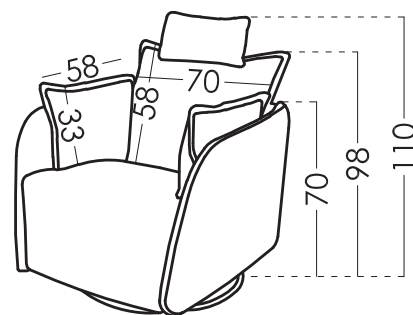

Model **EVA**

Technical Information

Frame	Frame of MDF
Seat Suspension	N.E.A. 10 Years Guarantee
Back Suspension	Webbing 80mm
Seat Foam	Polyurethane 35kg + fibre
Seat Firmness	Soft Foam (white) *
Back Cushions	Polyurethane 35kg + fibre
Loose Cushions	Fibre fibersilk 100%
Legs Options	Metal Feet
Colors	Standard Black

Cushions Measures

Arm Cushion 58X33

Measures

Width	103 cm
Height	110 cm
Depth	99 cm
Seat Height	50 cm
Arm Height	70 cm
Back Height	98 cm
Depth when open	167 cm
Net Weight	- kg
Gross Weight	- kg
Volume m3	- m3

Scheme

Packaging

Shrink wrapping plastic packaging with protective corner brackets

Options

Types of Standard Foam

Hardness: Soft: Grey colour 35Kg	Hardness: Medium: White colour 35Kg	Hardness: Hard: Green colour 30Kg
--	---	---