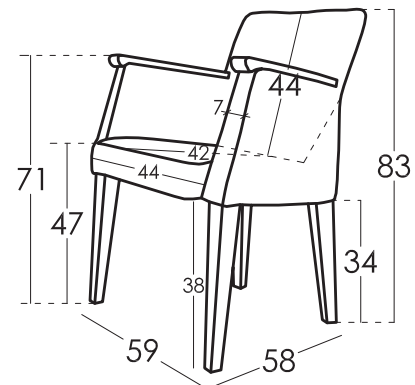

Model **BETTY**

Guarantee

Frame and seat Suspension

Lifetime guarantee

Rest of Pieces 2 years*

*6-month guaranty extension by activating it on the web

Technical Information

| | |
|-----------------|---|
| Frame | Frame of pine wood and MDF |
| Seat Suspension | |
| Back Suspension | Webbing 80mm |
| Seat Foam | 35kg foam on seat cushions + fibre |
| Seat Firmness | Medium Foam (white) * |
| Back Cushions | Foam 30Kg + 150grs. |
| Loose Cushions | Not included |
| Legs Options | Wood |
| Colors | Natural, Cherry, Walnut, Wengue, silver, black, champagne , white |

Comments: * You would like to know more?
Check the FAQs section in our website

Cushions Measures

Measures

Scheme

| | |
|-----------------|---------|
| Width | 59 cm |
| Height | 83 cm |
| Depth | 58 cm |
| Seat Height | 47 cm |
| Arm Height | 71 cm |
| Back Height | 44 cm |
| Depth when open | - cm |
| Net Weight | 16 kg |
| Gross Weight | 17 kg |
| Volume m3 | 0,34 m3 |