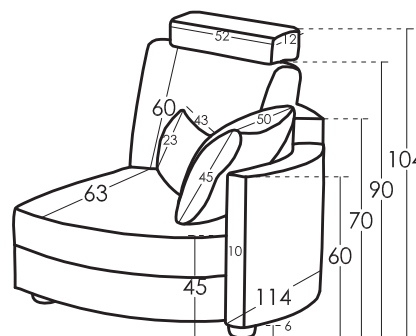

Scheme

Packaging

Shrink wrapping plastic packaging with protective corner brackets