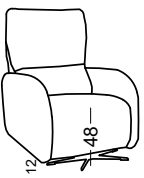

JANE/HERMAN
EMILY/GEORGE