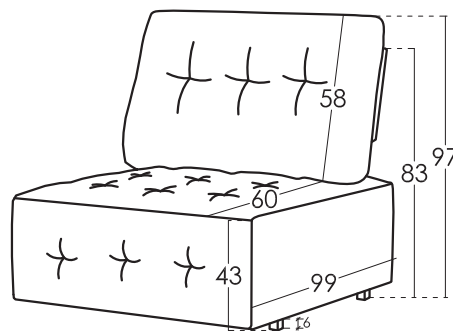

Scheme

Packaging

Shrink wrapping plastic packaging with protective corner brackets