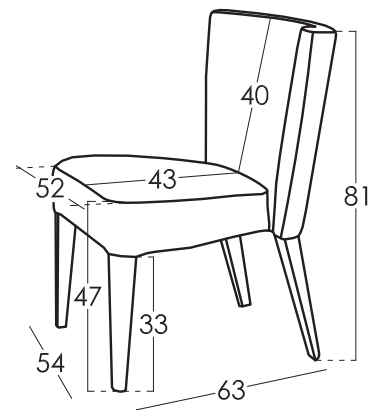

Colors _____ Natural, cherry, walnut, black

Comments: _____ * You would like to know more?
Check the FAQs section in our website

Cushions Measures

Measures

Scheme

Width 54 cm
 Height 81 cm
 Depth 63 cm
 Seat Height 47 cm
 Arm Height - cm
 Back Height 40 cm
 Depth when open - cm
 Net Weight - kg
 Gross Weight 14 kg
 Volume m3 0,28 m3