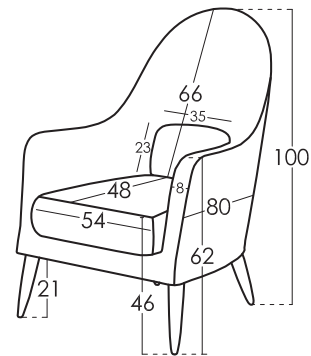

Comments: * You would like to know more?
Check the FAQs section in our website

Cushions Measures

Lumbar cushion 35x23

Measures

Width	72 cm
Height	100 cm
Depth	80 cm
Seat Height	44 cm
Arm Height	63 cm
Back Height	66 cm
Depth when open	- cm
Net Weight	16 kg
Gross Weight	17 kg
Volume m3	0,57 m3

Scheme

Packaging

Shrink wrapping plastic packaging with protective corner brackets

Options

Types of Standard Foam

Hardness: Soft Grey colour 35Kg	Hardness: Medium White colour 35Kg	Hardness: Hard Green colour 30Kg
---------------------------------------	--	--