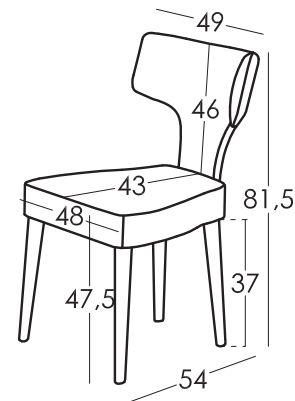

Packaging

Shrink wrapping plastic packaging with protective corner brackets