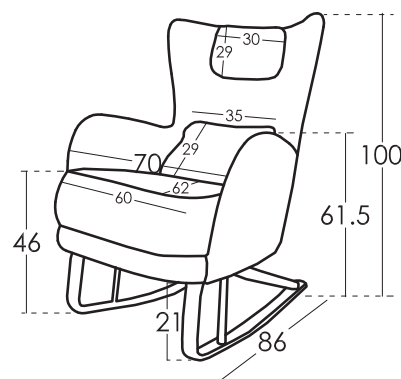

Scheme

Packaging

Shrink wrapping plastic packaging with protective corner brackets