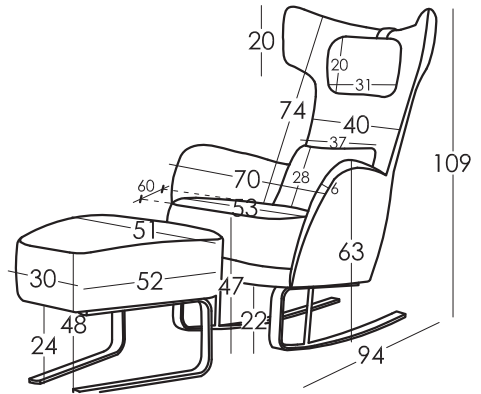

Scheme

Packaging

Shrink wrapping plastic packaging with protective corner brackets

Options

Relax	With Storage	Rocking	Extending Seats	Swivel	Includes scatters	Reversing arms	Sofa-Bed	Cleaning robot	Leather

Types of Standard Foam

Hardness: Soft Grey colour 35Kg	Hardness: Medium White colour 35Kg	Hardness: Hard Green colour 30Kg

Types of Fire Retardant Foam

Hardness: Medium Grey colour 41Kg	Hardness: Soft White colour 36Kg

* You can request a different seat hardness from the standard of the model with a small price increase

KANGOU is manufactured by Fama Sofas, whose quality system is certified by AENOR and IQNET, according to ISO 9001-2008, with certificate number ER 0790/1999.

All models have passed the tests required for granting the quality control label from Aidima-Cetem laboratories.