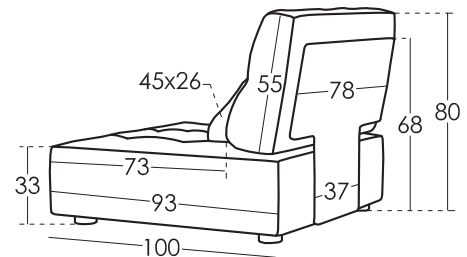

Scheme

Packaging

Shrink wrapping plastic
packaging with protective
corner brackets