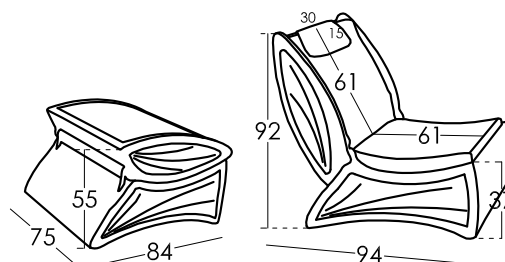

Technical Details

ARIANNE GARDEN

Guaranty

Frame	Lifetime guaranty
Seat Suspension	10 years
Mechanisms	5 years

Cushions Measures

Seat	65 x 60
Butterfly Headrest	30x 15
Back	30x 61

Packaging

Box measures (outside)	83x75x54

Technical Information

Frame	Polyethylene (Made through rotational molding) (Plastic with UV stabiliser and antioxidant) (100% recyclable)
Seat Suspension	Without suspension. Polyethylene base.
Back Suspension	Without suspension. Polyethylene base
Seat Foam	Polyurethane 35kg. + Compact fibre 150grs./m2
Seat Firmness	Normal hardness, white colour
Back Cushions	Polyurethane 35kg. + Compact fibre 150grs./m2
Loose Cushions	Option module with memory foam headrest, adjustable in height with a magnet system
Legs Options	Feet are part of the base. It is posible to fix felt stoppers for delicate floors
Colours	Pistachio, Orange, Blue, White, Black, Light Grey and Dark Grey
Comments:	Plastic joining clips on the back (screwed over brass nuts). Water proof fabrics. See outdoor fabric swatches. Removable covers

Measures

Width	75
Height	92
Depth	94
Seat Height	37
Arm Height	92
Back Height	25 kg
Depth when open	26 kg
Net Weight	0.37 m3
Gross Weight	
Volume m3	

Scheme

Options

Types of Standard Foam

Hardness: Soft: Grey colour 30Kg	Hardness: Medium: White colour 35Kg	Hardness: Hard: Green colour 28Kg

Types of Fire Retardant Foam

Hardness: Medium: Yellow colour 33Kg	Hardness: Soft: White colour 36Kg

Arienne Garden is manufactured by Fama Sofas, whose quality system is certified by AENOR and IQNET, according to ISO 9001-2008, with certificate number ER 0790/1999.

All models have passed the tests required for granting the quality control label from Aidima-Cetern laboratories.